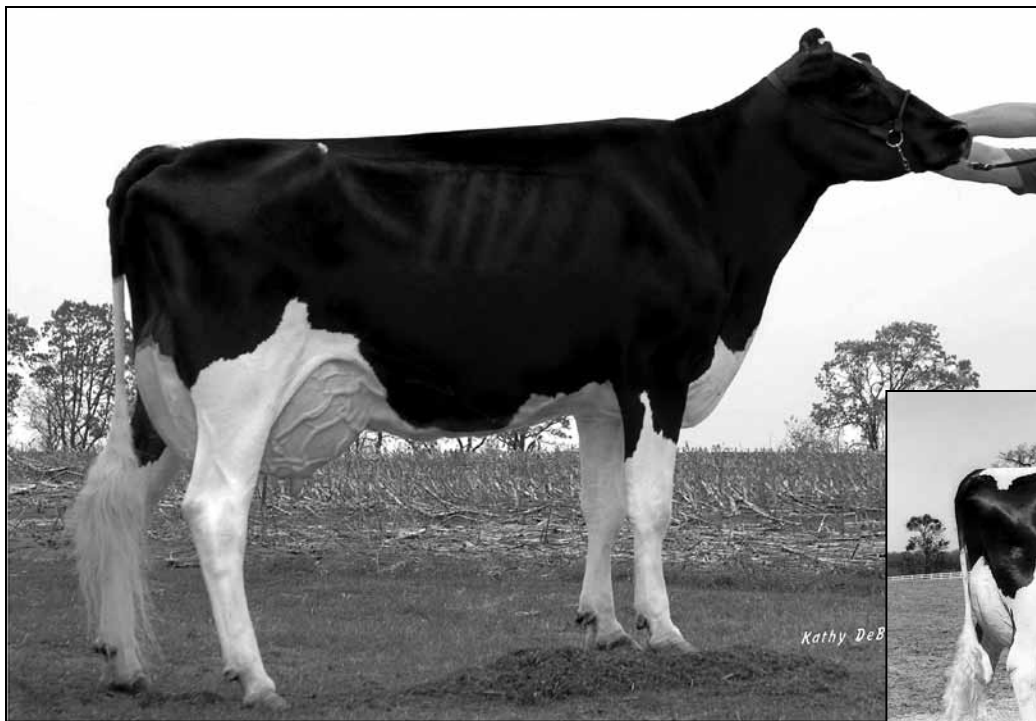

BRUNNER-CREEK STORM HOLY-ET EX-93 2E
2ND DAM OF LOT 177; 3RD DAM OF LOTS 178 & 179

BRUNNER-CREEK EMERSON HETTY EX-91 VEVEE
DAM OF LOT 177; 2ND DAM OF LOTS 178 & 179