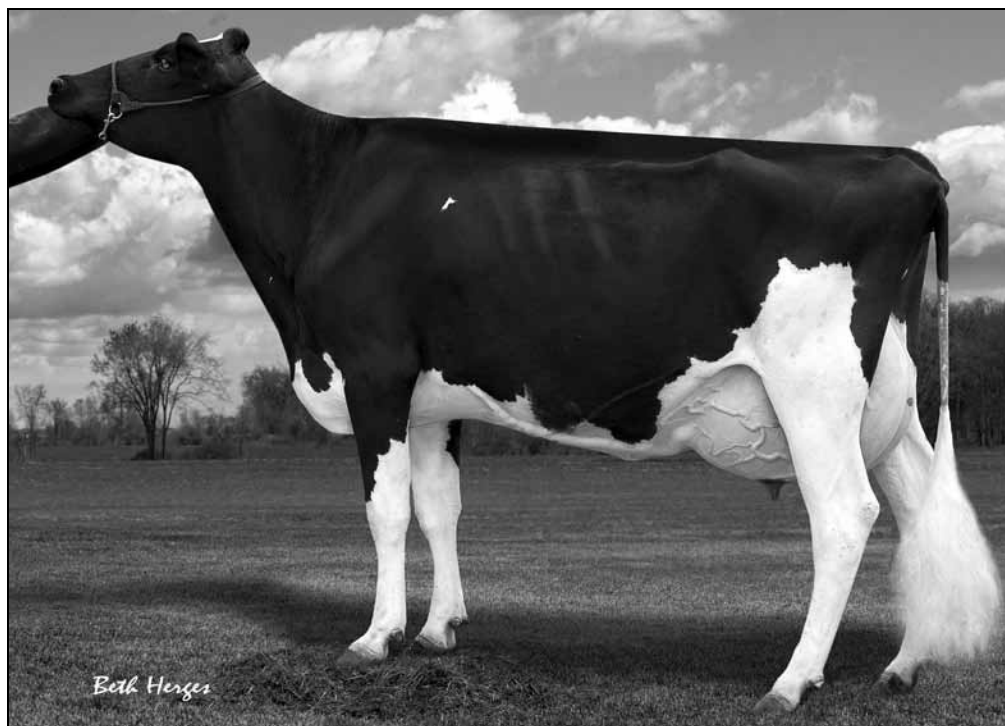

ELM-MOUND DURHAM RAEANN-ET VG-85
SELLS AS LOT 79

79

WILSTAR HOLSTEINS & DARIN JOHNSON

Regancrest Elton Durham-ET

2250783 Excellent-90 GM 8/01 *TR *CV *TL
PTA +46M -23F +17P 99R 4/09
PTA +1.3PL 2.88SCS +0.6DPR
PTA +3.05T +3.08UDC +2.59FLC 99R 4/09
GTPI +1564M

Stelbro Renita Ravel-ET

10566326C Very Good-88 VVVVE *RC
4-04 2x 365d 27900 3.3 931 3.1 864
3-04 2x 284d 26709 3.3 886 3.1 829
2-01 2x 365d 26228 3.7 977 3.2 836

Maternal sister to Ravel

Carousel RM Rolanda-ET EX-94 EEEEE *RC

6-02 2x 365d 61510 3.7 2294 2.6 1587

ELM-MOUND DURHAM RAEANN-ET

60703500 Very Good-85 @ 2-08 *RC *CV *TL *TD
Born: February 2, 2006
1-11 2x 346d 25500 4.1 1051 3.2 814
3-00 2x 71d 8283 4.1 337 3.0 246 RIP

Bred: May 6, 2009 to Hurtgen-Vue Reality-Red

Emprise Bell Elton

1912270 Excellent-95 *CV *BL
PTA +262M +12F +17P 99R 4/09
PTA -.18T -.37UDC +1.75FLC GTPI +1121G

Snow-N Denises Dellia

12895802 Excellent-95 2E GMD DOM *TV *TL
6-00 2x 365d 35230 4.0 1425 3.0 1049
Life: 2558d 180240 3.9 7108 3.2 5723

Startmore Rudolph-ET

5470579C EX-CAN GM 2/04 *TV *TL
PTA +865M +16F +26P 99R 4/09
PTA +.88T +.94UDC -.54FLC GTPI +1535M

Stelbro Renita Ranger-Red

6019019C Excellent-94 EEEEE 3E
7-04 2x 365d 29760 3.9 1168 3.1 924
4-02 2x 305d 29259 3.9 1155 3.1 917

- All-American R&W Aged Cow 2001
- Grand Champ Grand National 2001, 1998
- Unanimous All-American R&W 4-Yr Cow 1998
- All-American R&W Sr 2-Yr-Old Cow 1996
- All-American R&W Winter Yrlg 1995

4th Dam

Stelbro Regal Rene EX-3E-CAN *3 STAR
8-09 2x 364d 21874 4.1 893 3.7 805
Life: 7 Lact 134725 3.9 5190 3.4 4619

5th Dam

Stelbro Astra Starbrite VG-85-CAN
6-06 2x 295d 18210 3.8 699 3.5 631

6th Dam

Langstate Star VG-85-CAN
4-03 2x 292d 17996 4.3 778

Horizon Ranger-Red-ET

5280970C VG-CAN *TV *TL
PTA -598M +34F -14P 99R 1/09
PTA +.94T +.45UDC +1.29FLC TPI +1257M

Stelbro Enhancer Ripple-Red

4634880C EX-CAN-4E *7 STAR
9-05 2x 365d 31552 4.5 1413 3.2 1008
7-02 2x 365d 31504 4.6 1440 3.3 1027
5-07 2x 365d 29493 4.8 1424 3.4 1003
4-04 2x 365d 24504 4.4 1071 3.5 847
Life: 6 Lact 202164 4.5 9112 3.4 6867